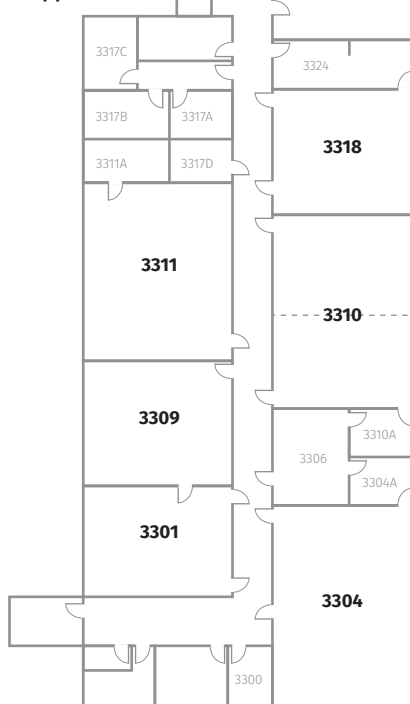

Northern Lights College - Dawson Creek Campus Map

Campus centre

Main level

Campus centre upper level

Centre for Clean Energy Technologies

CECET Main level

CECET Upper level

BCcampus

Regional Roadshow

Lower level