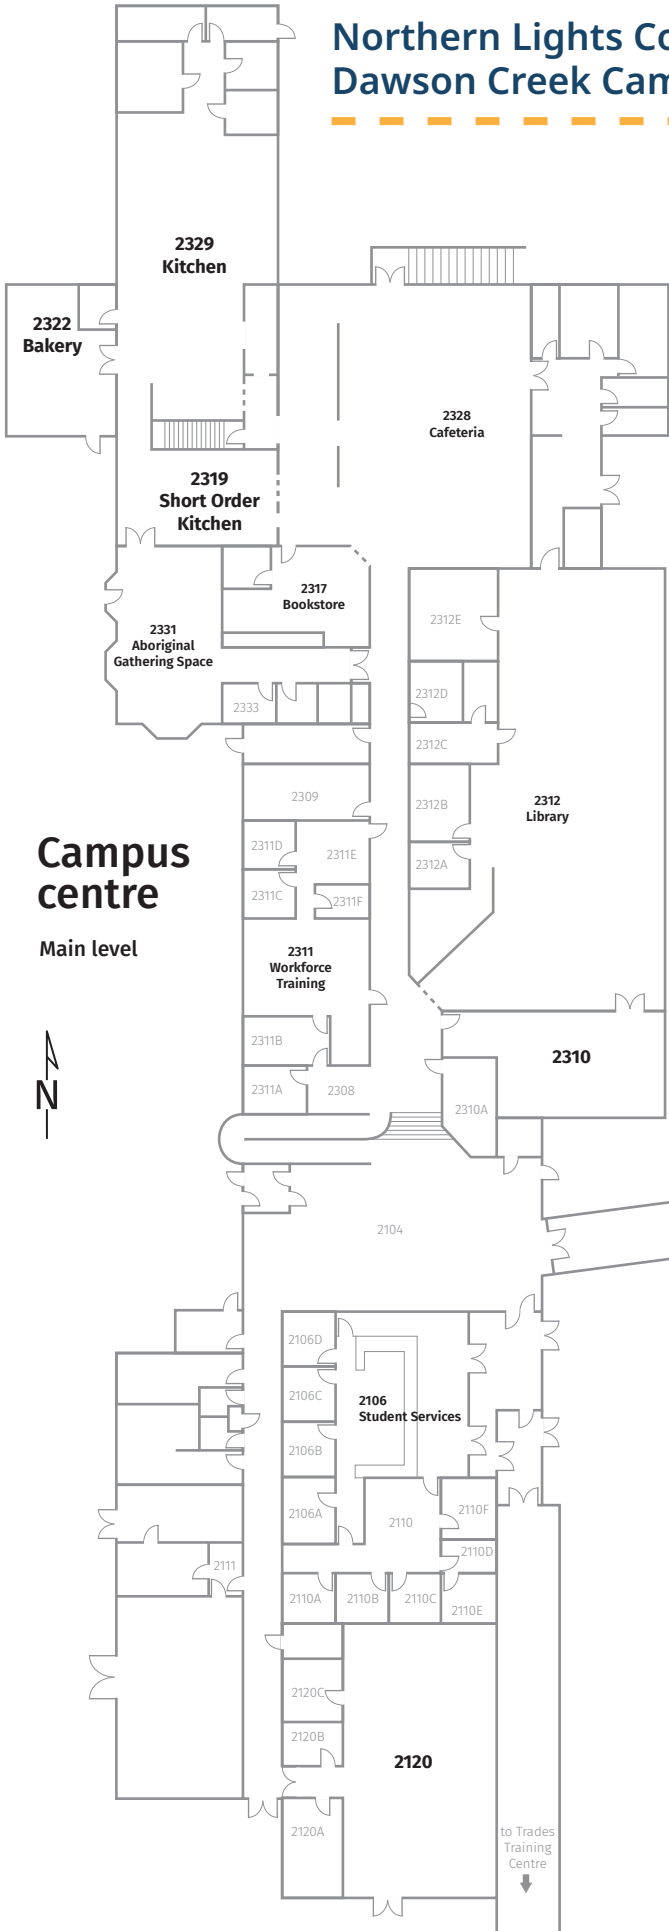

Northern Lights College - Dawson Creek Campus Map

Campus centre

Main level

Campus centre upper level

Centre for Clean Energy Technologies

CECET Main level

CECET Upper level

BCcampus

Regional Roadshow

Lower level